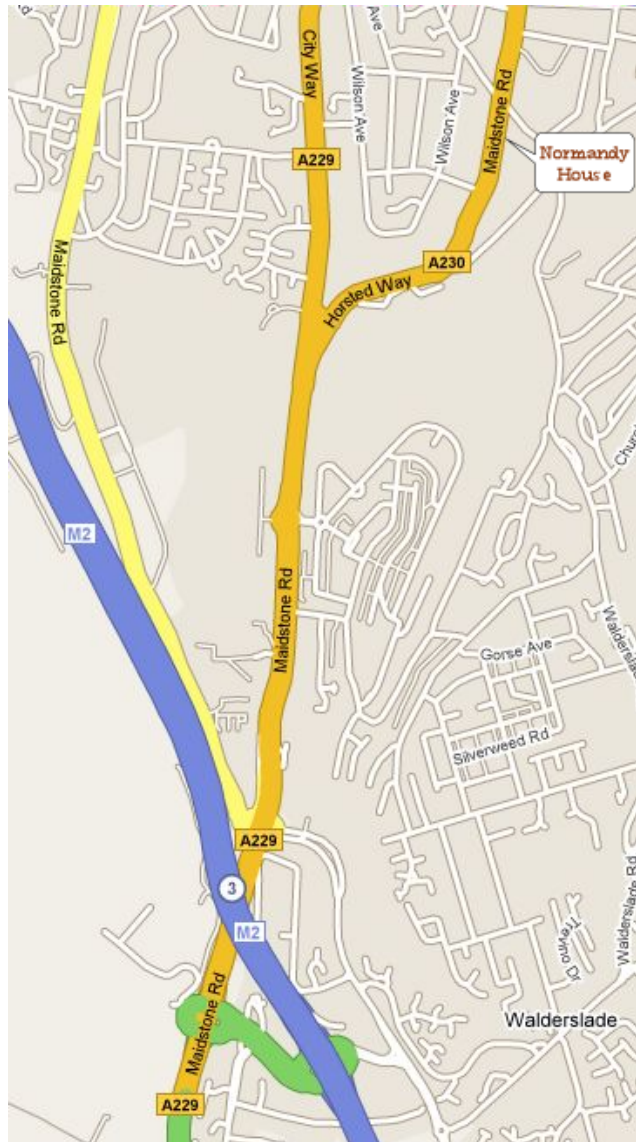

Normandy House

Bed & Breakfast Accommodation

Directions to Normandy House >>>

> FROM M25 (WEST)

onto M26, onto M20 then take junction 6 to Chatham up bluebell hill, over flyover, past Asda on right then Homebase on left, over roundabout and swing right onto A230 to Chatham, follow the tree-lined road until you see the traffic lights. Normandy house is the fourth house on the right BEFORE those lights.

> FROM LONDON AND M25 (EAST)

Down A2 onto M2 then take junction 3 to Chatham follow signs to Chatham under flyover turn right onto the A229 past Asda on right then Homebase on left, over roundabout and swing right onto A230 to Chatham, follow the tree-lined road until you see the traffic lights. Normandy house is the fourth house on the right BEFORE those lights.

> FROM CHATHAM STATION

Take a taxi, instruct the driver that Normandy house is the fourth house on the left AFTER Huntsman Corner.

Normandy House, 143 Maidstone Road, Chatham, Kent, ME4 6JE

TEL: 01634 843047